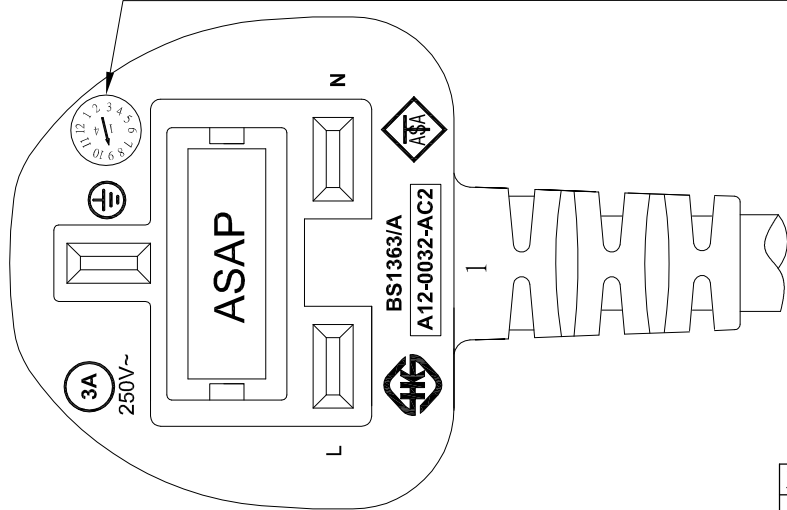

The date marking change as the actual produce date

J2 Marking
J2端標誌

J1 Marking
J1端標誌

X.±	X.°±
.X±	.X°±
.XX±	.XX°±
.XXX±	.XXX°±
UNITS	mm

THESE DRAWINGS AND SPECIFICATIONS ARE THE PROPERTY OF LUXSHARE-ICT AND SHALL NOT BE REPRODUCED, COPIED OR CUED IN ANY MANNER WITHOUT THE PRIOR WRITTEN CONSENT OF LUXSHARE-ICT

P/N:42 2593

PART NO:
L8CAC028-QT-N

TITLE:
UK 2P To C7 L5.0m Black

APPD: Baogen Yang

DWG NO:
ACRDN14120035

CHKD: Guangren Ouyang

DRAW: Betty Zou

SCALE	SHEET	REV.
NONE	2/2	X